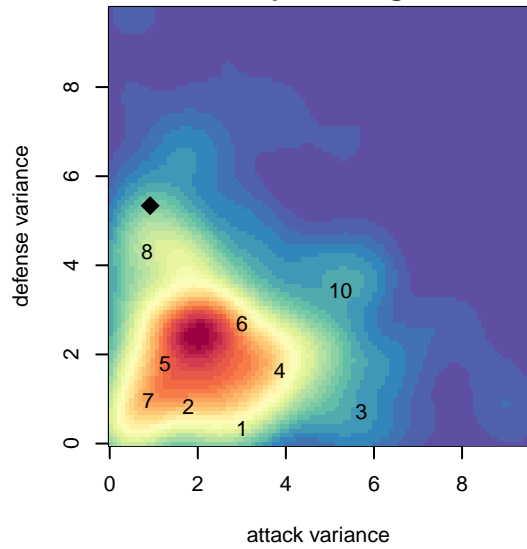

**attack and defense variance (black dot)
relative to other teams
and top 10 in region**