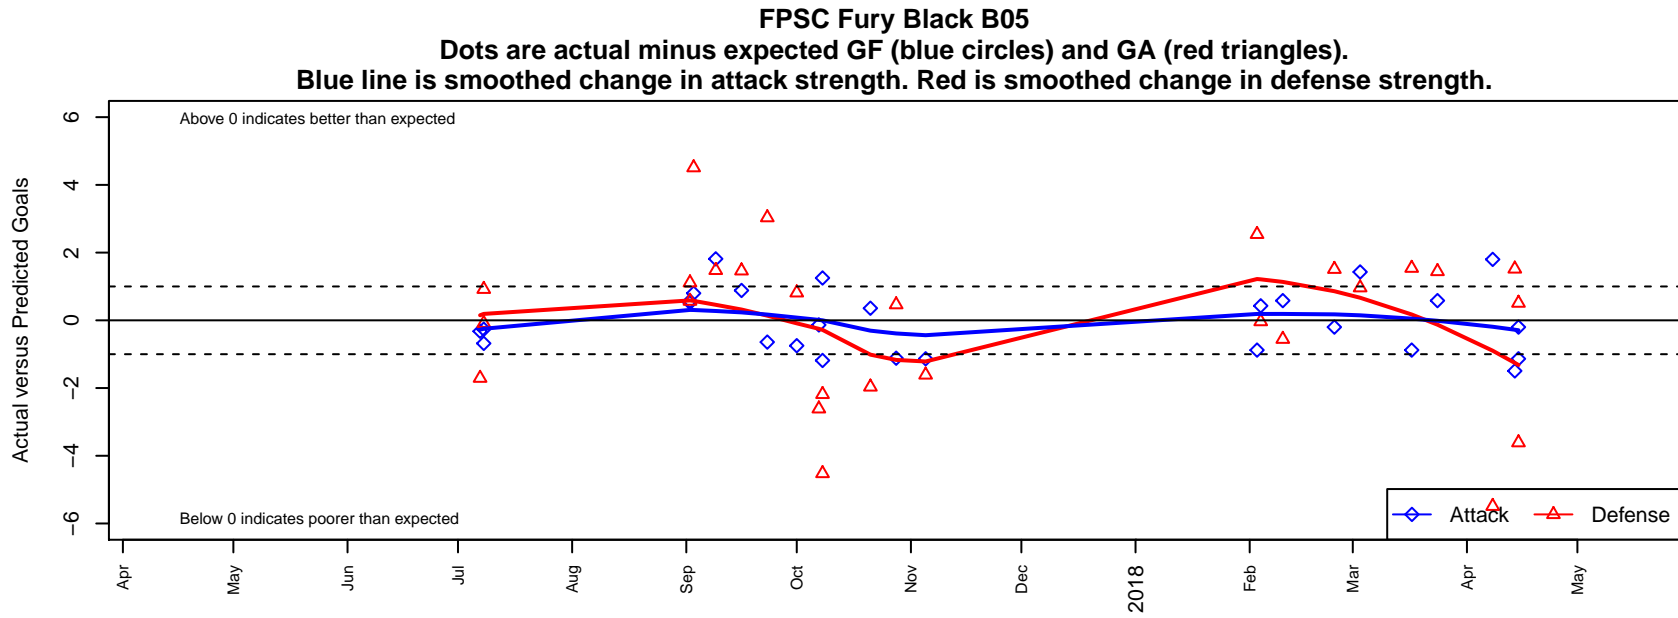

FPSC Fury Black B05

Franklin Pierce SC
Tacoma, WA

B05 total strength=691
attack=0.97 defense=0.48

fall league = PSPL WSPL 2 U13

spr league = Spr PSPL - '05 Classic 1 - West I

alt names used:

FPSC Fury B05 Black

Fury B05 Black

Fury B05 Black

FPSC Fury B05 Black

FPSC FURY B05 BLACK (WA)

Venues played:

2017 Seattle Cup BU13 Silver

2017 Labor Day Cup BU13 Gold

2017 PSPL WSPL 2 U13

2017 Spr PSPL - '05 Classic 1 - West U13

2017 WA Cup U13 Silver U13

**attack and defense variance (black dot)
relative to other teams
and top 10 in region**

**attack and defense rating
relative to others at age
and all opponents in last 13 months**