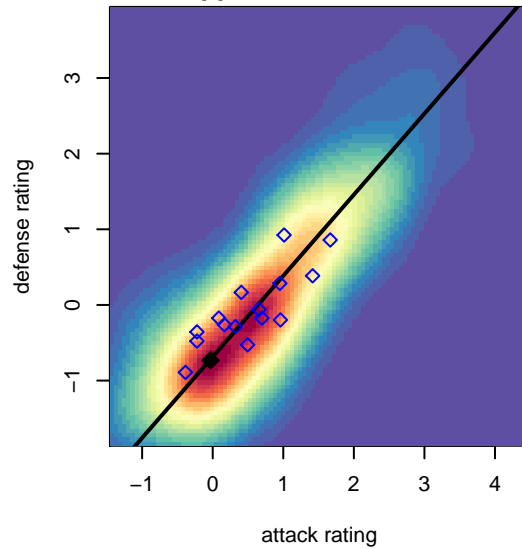

FPSC Fury Black B05

Franklin Pierce SC
Tacoma, WA

B05 total strength=691
attack=0.97 defense=0.48

fall league = PSPL WSPL 2 U13

spr league = Spr PSPL - '05 Classic 1 - West I

alt names used:

FPSC Fury B05 Black

2017 Spr PSPL - '05 Classic 1 - West U13

2017 WA Cup U13 Silver U13

**attack and defense variance (black dot)
relative to other teams
and top 10 in region**

**attack and defense rating
relative to others at age
and all opponents in last 13 months**