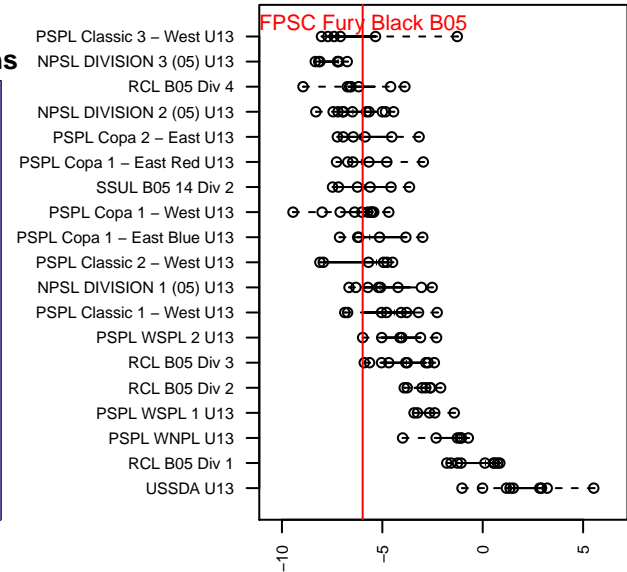

2017 Spr PSPL - '05 Classic 1 - West U13

2017 WA Cup U13 Silver U13

**attack and defense variance (black dot)
relative to other teams
and top 10 in region**

**attack and defense rating
relative to others at age
and all opponents in last 13 months**